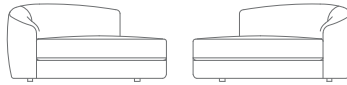

PROFILE

85 SOFA
85" w x 44" d x 30" h
seat width: 66"; seat depth: 25"
seat height: 18"; arm height: 22"
COM 14 yds, COL 162 sqft

100 SOFA
100" w x 44" d x 30" h
seat width: 81"; seat depth: 25"
seat height: 18"; arm height: 22"
COM 15 yds, COL 203 sqft

LEFT OR RIGHT ARM LOUNGE
62" w x 37" d x 30" h
seat width: 51"; seat depth: 28"
seat height: 18"; arm height: 25"
COM 9.5 yds, COL 114 sqft

SWIVEL CHAIR
39" w x 36" d x 30" h
seat width: 23"; seat depth: 25"
seat height: 18"; arm height: 22"
COM 6 yds, COL 79 sqft